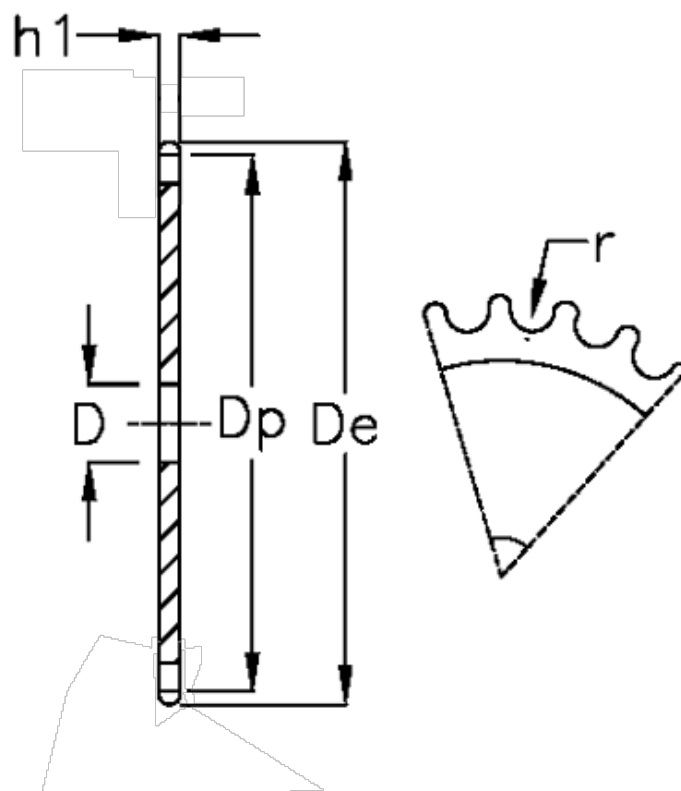

Article number: 616021003042

Description: Plate wheel 06 B-1 Z=42 simplex

## Measures

C	= 1
D	= 16
De	= 131.6
Dp	= 127.46
For chain size	= 3/8 x 7/32
For chain type	= 06 B-1
h1	= 5.3
Number of teeth	= 42

$r = 6.35$